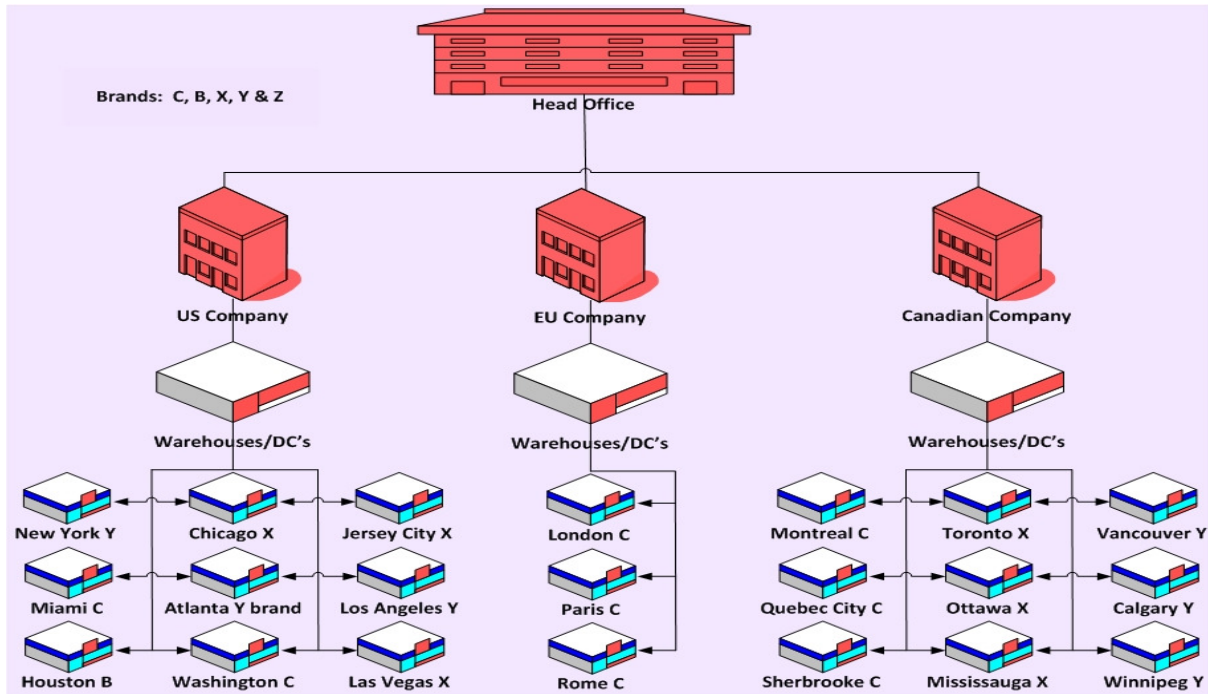

## DMK-ERP's Hierarchical Design Structure

DMK-ERP's Hierarchical Design Structure, as indicated in the above example, will accommodate every imaginable organizational structure facilitating ease and visibility in planning, buying, transferring, selling and analyzing merchandise movement and margins across the *entire* retail value chain. Further, DMK-ERP's design has the following features:

- Visual and easy to locate folders
- Unlimited levels
- Position in hierarchy determines relationships of folders and folders can be given "actual" names
- Lowest folders can be copied and pasted into new relationships
- Reference field does not have to contain any numbers.
- Highly flexible to accommodate future business changes and reporting requirements
- Transparency of operations across the entire value chain